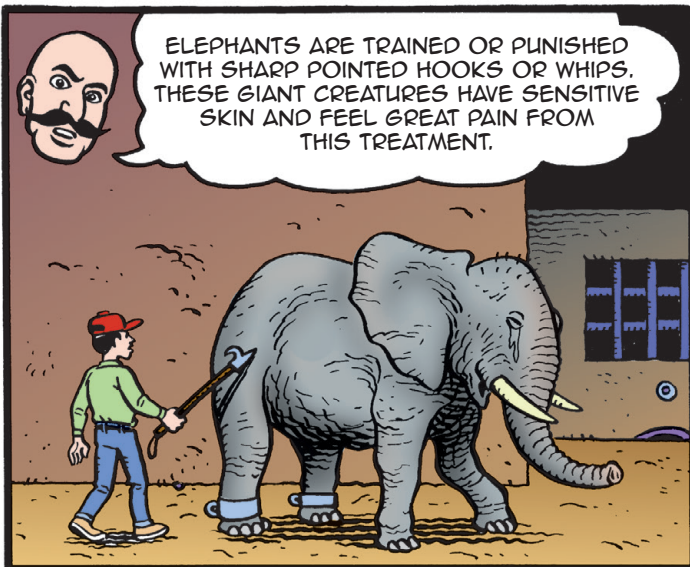

HER NAME WAS DAISY. HERE'S
HER PICTURE!

WE LEARNED THAT DAISY WAS INTELLIGENT
AND SENSITIVE. WE STARTED VISITING HER
BETWEEN PERFORMANCES.

THEN ONE DAY ...

COME ON, YOU DUMB BEAST!
GET GOING!

STOP THAT! WHAT
ARE YOU DOING?!

WE GOT A SHOW TO PUT ON! I GOTTA
MAKE HER MOVE!

TAKE IT EASY! THAT BULLHOOK
HURTS HER! I'LL BE WATCHING YOU!

WE DECIDED TO LEARN MORE ABOUT DAISY AND HOW SHE GOT TO THE CIRCUS.

TELL US, AUNT ATHENA!

I ALWAYS WONDERED WHERE ELEPHANTS IN CIRCUSES CAME FROM.

DAISY'S STORY IS THE SAME AS THOSE OF MOST CAPTIVE ELEPHANTS! SHE STARTED LIFE WITH HER HAPPY FAMILY IN THE WILD.

SHE PLAYED WITH HER BROTHERS AND SISTERS AS SHE EXPLORED HER WORLD.

BUT HER PEACEFUL LIFE WOULD SOON BE CHANGED FOREVER ...

MEN INVADDED THE ELEPHANTS' HOME. THEY WERE PAID TO CAPTURE BABY ELEPHANTS TO SELL TO CIRCUSES.

IN THE WILD

ELEPHANTS CAN WALK UP TO 30 MILES A DAY AND MAY HAVE UP TO 140 SQUARE MILES OF TERRITORY.

IN CAPTIVITY