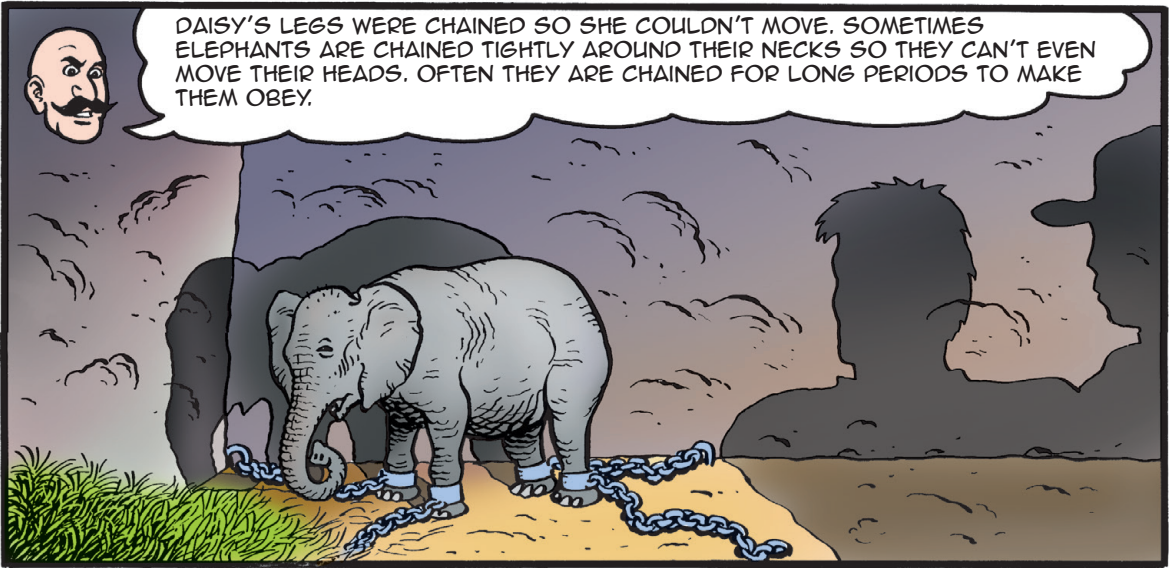

WE GOT A SHOW TO PUT ON! I GOTTA
MAKE HER MOVE!

TAKE IT EASY! THAT BULLHOOK
HURTS HER! I'LL BE WATCHING YOU!

WE DECIDED TO LEARN MORE ABOUT DAISY AND HOW SHE GOT TO THE CIRCUS.

TELL US, AUNT ATHENA!

I ALWAYS WONDERED WHERE ELEPHANTS IN CIRCUSES CAME FROM.

DAISY'S STORY IS THE SAME AS THOSE OF MOST CAPTIVE ELEPHANTS! SHE STARTED LIFE WITH HER HAPPY FAMILY IN THE WILD.

SHE PLAYED WITH HER BROTHERS AND SISTERS AS SHE EXPLORED HER WORLD.

BUT HER PEACEFUL LIFE WOULD SOON BE CHANGED FOREVER ...

MEN INVADDED THE ELEPHANTS' HOME. THEY WERE PAID TO CAPTURE BABY ELEPHANTS TO SELL TO CIRCUSES.

IN THE WILD

ELEPHANTS CAN WALK UP TO 30 MILES A DAY AND MAY HAVE UP TO 140 SQUARE MILES OF TERRITORY.

IN CAPTIVITY