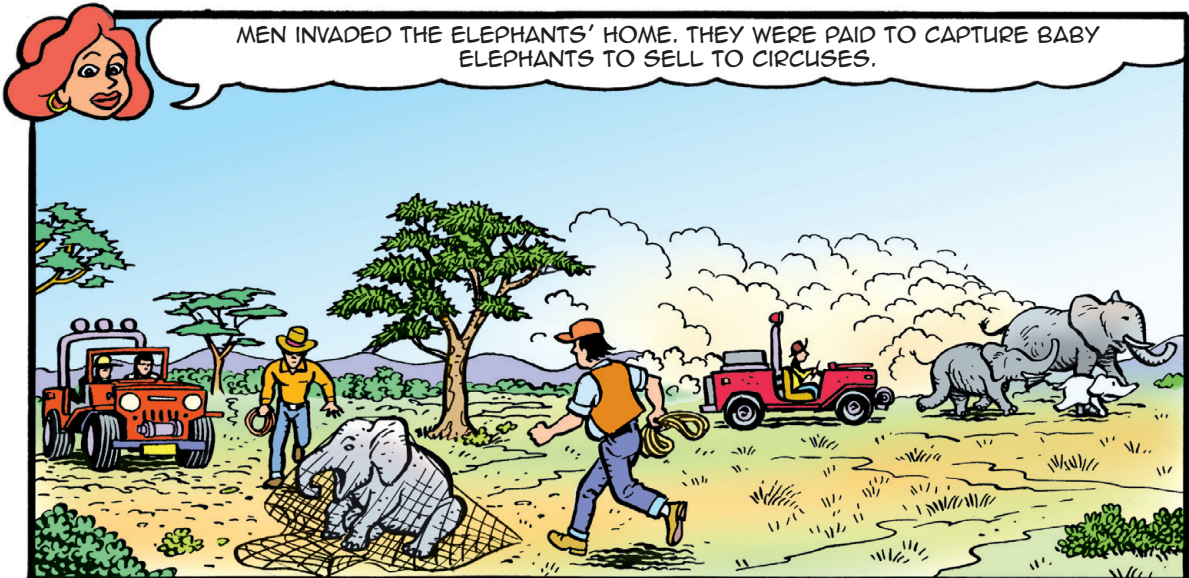

HER NAME WAS DAISY. HERE'S
HER PICTURE!

WE LEARNED THAT DAISY WAS INTELLIGENT
AND SENSITIVE. WE STARTED VISITING HER
BETWEEN PERFORMANCES.

THEN ONE DAY ...

COME ON, YOU DUMB BEAST!
GET GOING!

STOP THAT! WHAT
ARE YOU DOING?!

WE GOT A SHOW TO PUT ON! I GOTTA
MAKE HER MOVE!

TAKE IT EASY! THAT BULLHOOK
HURTS HER! I'LL BE WATCHING YOU!

WE DECIDED TO LEARN MORE ABOUT DAISY AND HOW SHE GOT TO THE CIRCUS.

TELL US, AUNT ATHENA!

I ALWAYS WONDERED WHERE ELEPHANTS IN CIRCUSES CAME FROM.

DAISY'S STORY IS THE SAME AS THOSE OF MOST CAPTIVE ELEPHANTS! SHE STARTED LIFE WITH HER HAPPY FAMILY IN THE WILD.

SHE PLAYED WITH HER BROTHERS AND SISTERS AS SHE EXPLORED HER WORLD.

BUT HER PEACEFUL LIFE WOULD SOON BE CHANGED FOREVER ...

MEN INVADDED THE ELEPHANTS' HOME. THEY WERE PAID TO CAPTURE BABY ELEPHANTS TO SELL TO CIRCUSES.

IN THE WILD

ELEPHANTS CAN WALK UP TO 30 MILES A DAY AND MAY HAVE UP TO 140 SQUARE MILES OF TERRITORY.

IN CAPTIVITY